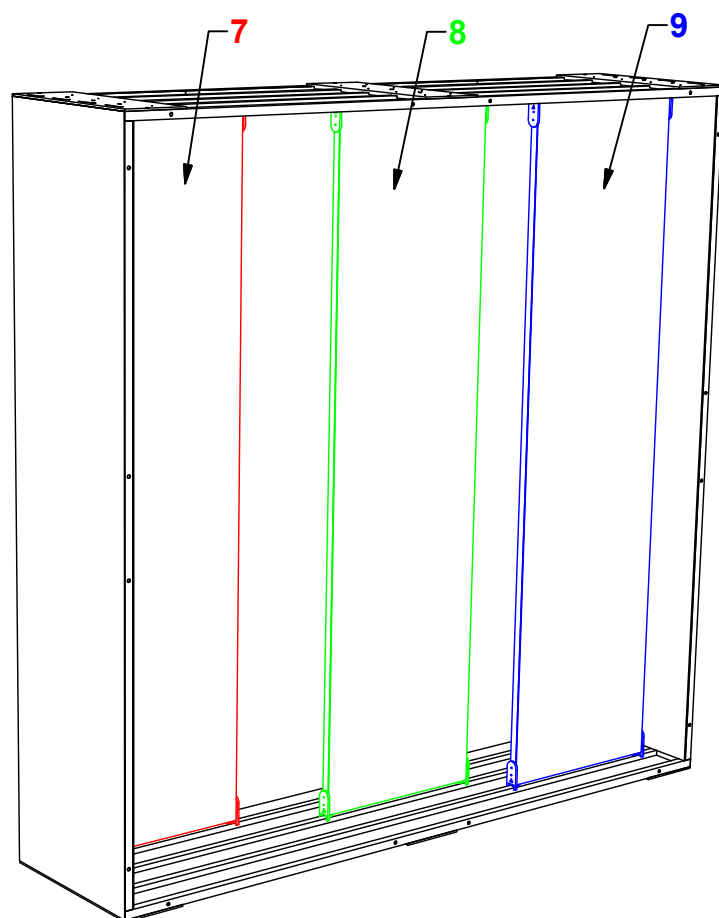

PRELIMINARY GRAPHICS LAYOUT

FLOOR PANELS - FLATTENED VIEW

Note: End Back Wall Graphics Printed on 23" wide material

Note: Side panel graphics should align with back wall graphics at the edge of the dashed borders on either side of the back wall.

TOP VIEW

PARTS LIST:

QTY	SIZE	NAME
4	23 X 92	BACK PANEL
2	21 5/8 X 89 7/8	SIDE PANEL
3	23 X 89 1/2	GRAPHIC GLIDE PANEL™
4	89 3/4 x 4 1/2	FLOOR PANEL

PERSPECTIVE VIEW

TOP VIEW

PARTS LIST:		
QTY	SIZE	NAME
4	23 X 92	BACK PANEL
2	21 5/8 X 89 7/8	SIDE PANEL
3	23 X 89 1/2	GRAPHIC GLIDE™ PANEL
4	89 3/4 x 4 1/2	FLOOR PANEL