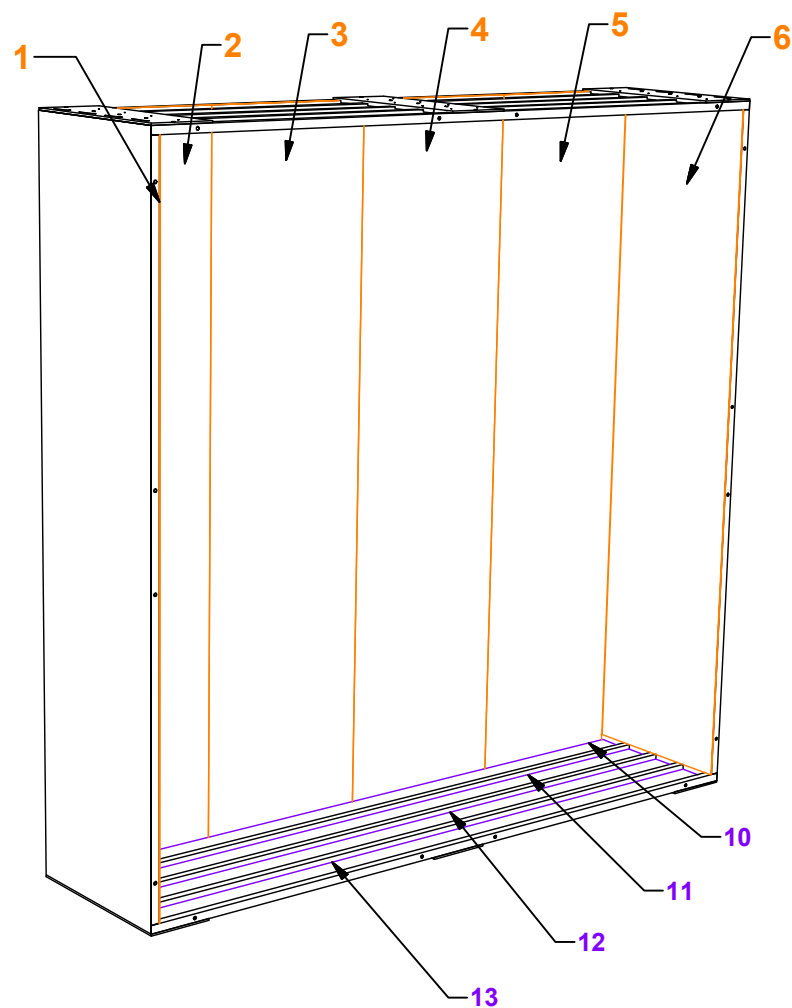

PRELIMINARY GRAPHICS LAYOUT

FLOOR PANELS - FLATTENED VIEW

Note: End Back Wall Graphics Printed on 23" wide material

Note: Side panel graphics should align with back wall graphics at the edge of the dashed borders on either side of the back wall.

TOP VIEW

PARTS LIST:

QTY	SIZE	NAME
4	23 X 92	BACK PANEL
2	21 5/8 X 89 7/8	SIDE PANEL
3	23 X 89 1/2	GRAPHIC GLIDE PANEL™
4	89 3/4 x 4 1/2	FLOOR PANEL

PERSPECTIVE VIEW

TOP VIEW

PARTS LIST:		
QTY	SIZE	NAME
4	23 X 92	BACK PANEL
2	21 5/8 X 89 7/8	SIDE PANEL
3	23 X 89 1/2	GRAPHIC GLIDE™ PANEL
4	89 3/4 x 4 1/2	FLOOR PANEL