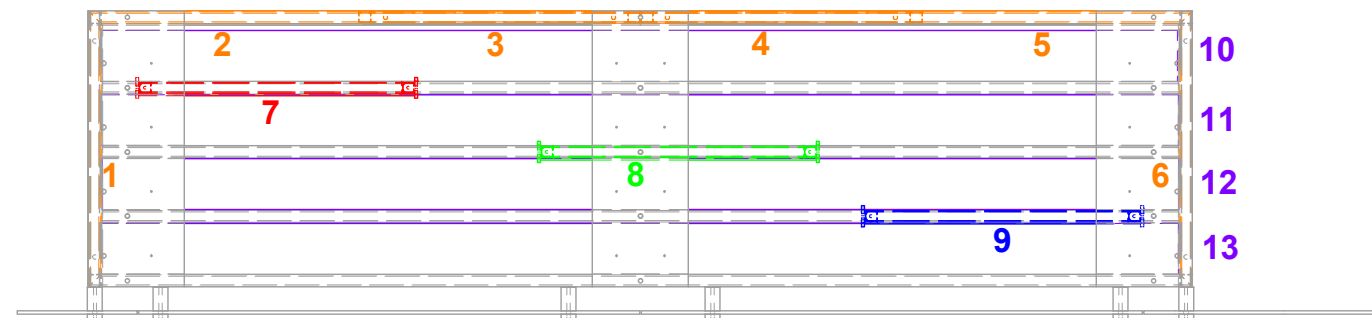

PRELIMINARY GRAPHICS LAYOUT

FLOOR PANELS - FLATTENED VIEW

Note: End Back Wall Graphics Printed on 23" wide material

Note: Side panel graphics should align with back wall graphics at the edge of the dashed borders on either side of the back wall.

TOP VIEW

PARTS LIST:

QTY	SIZE	NAME
4	23 X 92	BACK PANEL
2	21 5/8 X 89 7/8	SIDE PANEL
3	23 X 89 1/2	GRAPHIC GLIDE PANEL™
4	89 3/4 x 4 1/2	FLOOR PANEL

PERSPECTIVE VIEW

TOP VIEW

PARTS LIST:		
QTY	SIZE	NAME
4	23 X 92	BACK PANEL
2	21 5/8 X 89 7/8	SIDE PANEL
3	23 X 89 1/2	GRAPHIC GLIDE™ PANEL
4	89 3/4 x 4 1/2	FLOOR PANEL

PRELIMINARY GRAPHICS LAYOUT