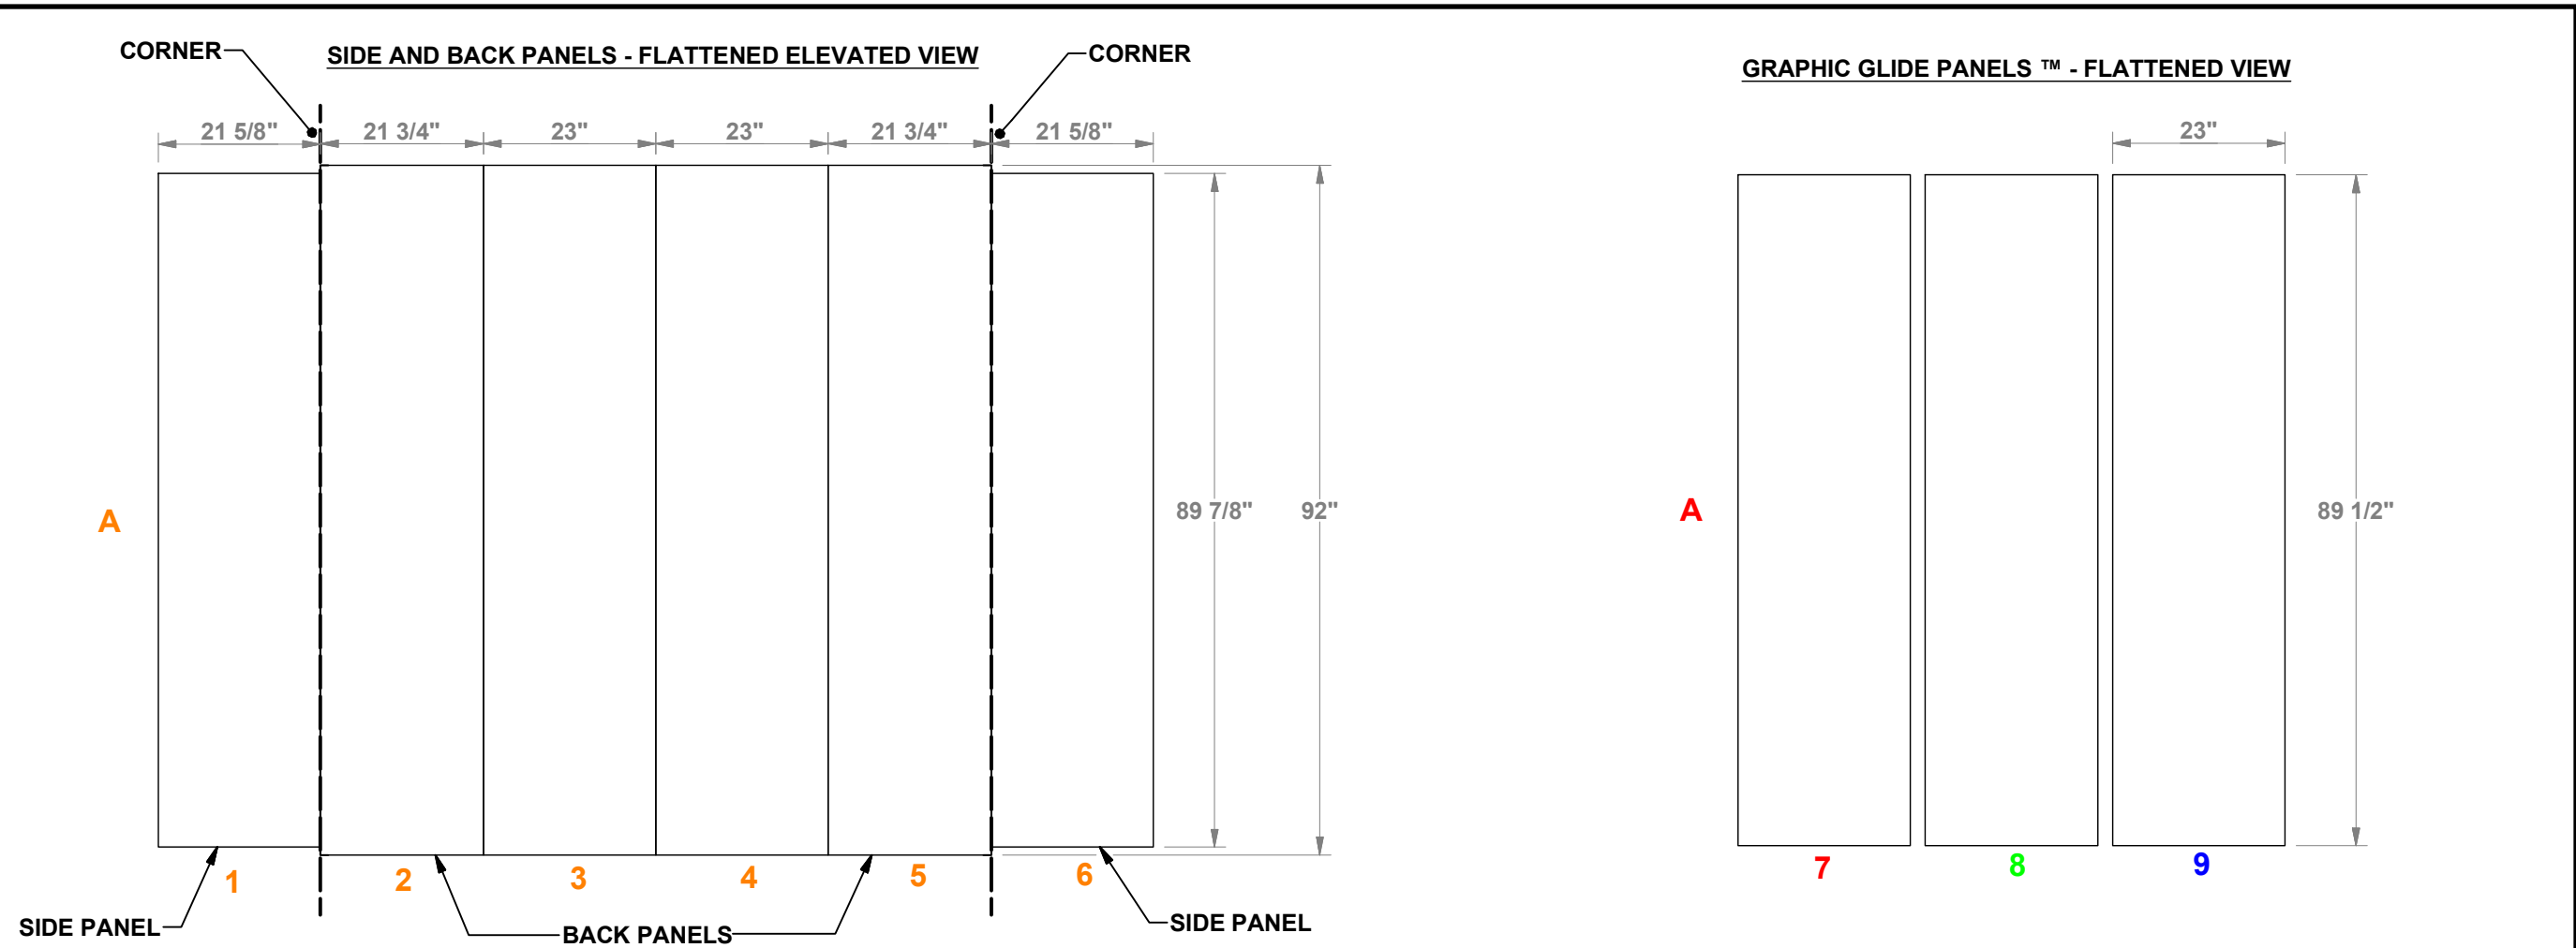

PRELIMINARY GRAPHICS LAYOUT

FLOOR PANELS - FLATTENED VIEW

Note: End Back Wall Graphics Printed on 23" wide material

Note: Side panel graphics should align with back wall graphics at the edge of the dashed borders on either side of the back wall.

TOP VIEW

PARTS LIST:

QTY	SIZE	NAME
4	23 X 92	BACK PANEL
2	21 5/8 X 89 7/8	SIDE PANEL
3	23 X 89 1/2	GRAPHIC GLIDE PANEL™
4	89 3/4 x 4 1/2	FLOOR PANEL

PERSPECTIVE VIEW

TOP VIEW

PARTS LIST:		
QTY	SIZE	NAME
4	23 X 92	BACK PANEL
2	21 5/8 X 89 7/8	SIDE PANEL
3	23 X 89 1/2	GRAPHIC GLIDE™ PANEL
4	89 3/4 x 4 1/2	FLOOR PANEL