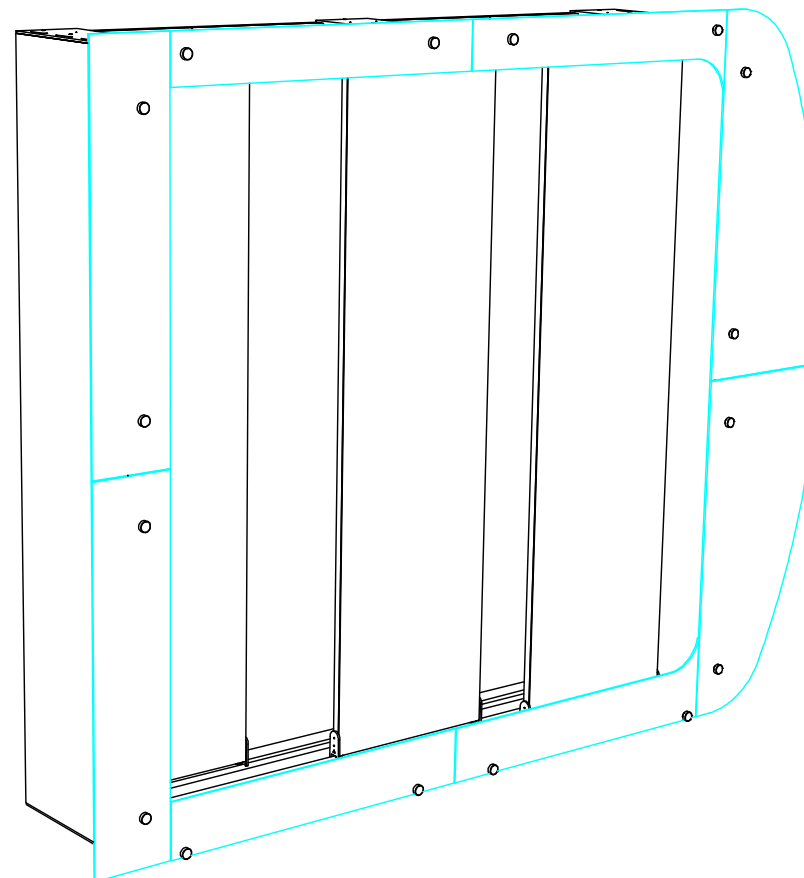

PRELIMINARY GRAPHICS LAYOUT

FLOOR PANELS - FLATTENED VIEW

Note: End Back Wall Graphics Printed on 23" wide material

Note: Side panel graphics should align with back wall graphics at the edge of the dashed borders on either side of the back wall.

TOP VIEW

PARTS LIST:

QTY	SIZE	NAME
4	23 X 92	BACK PANEL
2	21 5/8 X 89 7/8	SIDE PANEL
3	23 X 89 1/2	GRAPHIC GLIDE PANEL™
4	89 3/4 x 4 1/2	FLOOR PANEL

PERSPECTIVE VIEW

TOP VIEW

PARTS LIST:		
QTY	SIZE	NAME
4	23 X 92	BACK PANEL
2	21 5/8 X 89 7/8	SIDE PANEL
3	23 X 89 1/2	GRAPHIC GLIDE™ PANEL
4	89 3/4 x 4 1/2	FLOOR PANEL