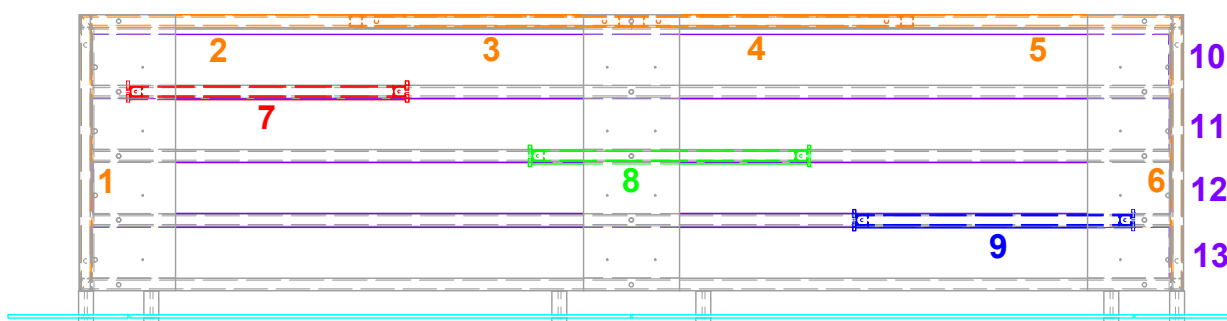

PRELIMINARY GRAPHICS LAYOUT

FLOOR PANELS - FLATTENED VIEW

Note: End Back Wall Graphics Printed on 23" wide material

Note: Side panel graphics should align with back wall graphics at the edge of the dashed borders on either side of the back wall.

TOP VIEW

PARTS LIST:

QTY	SIZE	NAME
4	23 X 92	BACK PANEL
2	21 5/8 X 89 7/8	SIDE PANEL
3	23 X 89 1/2	GRAPHIC GLIDE PANEL™
4	89 3/4 x 4 1/2	FLOOR PANEL

PERSPECTIVE VIEW

TOP VIEW

PARTS LIST:		
QTY	SIZE	NAME
4	23 X 92	BACK PANEL
2	21 5/8 X 89 7/8	SIDE PANEL
3	23 X 89 1/2	GRAPHIC GLIDE™ PANEL
4	89 3/4 x 4 1/2	FLOOR PANEL

PRELIMINARY GRAPHICS LAYOUT